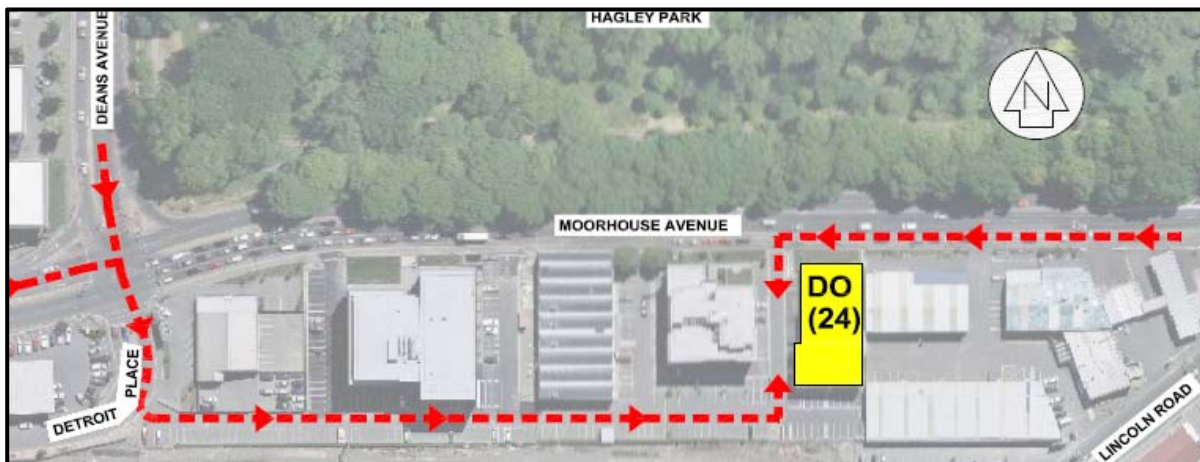

CHRISTCHURCH OFFICE LOCATION

The Ricoh Building,
Level 1, 24 Moorhouse Ave, Addington

Contact Us

Phone: (03) 366 1653 or 0800 999 333

Email: hello@do.nz

Web: www.do.nz

Car Park Entrance

If you are driving toward the west along Moorhouse Ave, please turn left into the carpark.

If you are driving Deans Ave or Blenheim Road the safest way to access Davis Ogilvie is via Detroit Place. Detroit place can be accessed from the Dean Ave/ Moorhouse Ave/ Belnheim Rd intersection. From Detroit place, follow the driveway behind several buildings until you reach the Ricoh building.

Customer parking is available close to the main door (shown in orange). There is additional parking toward the back of the building labelled 'Davis Ogilvie' (shown in yellow) which may also be used. Please do not park in the Ricoh parking.